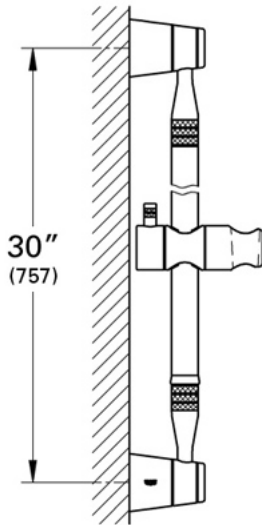

F1 28 360

Hand shower bar

Description

-LIMITED AVAILABILITY-

Design by F.A. Porsche
Unique ALU-XT aluminum-colored satin finish
30" hand shower bar
Swivel hand shower holder
Adjustable angle of hand shower
Adjustable height of hand shower