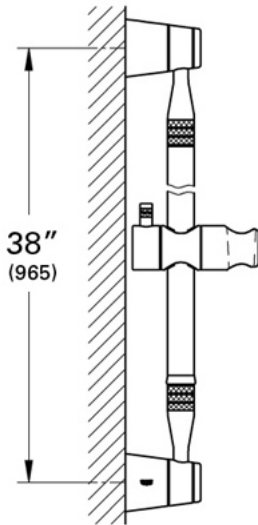

F1 28 349

Hand shower bar

Description

-LIMITED AVAILABILITY-

Design by F.A. Porsche
Unique ALU-XT aluminum-colored satin finish
38" hand shower bar
Swivel hand shower holder
Adjustable angle of hand shower
Adjustable height of hand shower