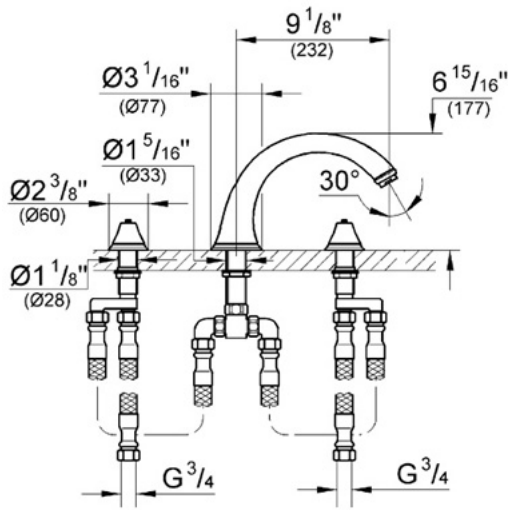

## Roman tub filler

### Description

9 1/8" spout  
3-hole installation  
GROHE SilkMove® ceramic cartridges  
Flexible stainless steel braided hoses connect all components and valves to supply.

Sold less handles. Shown with both Geneva cross handles (18 733) and Geneva lever handles (18 734).