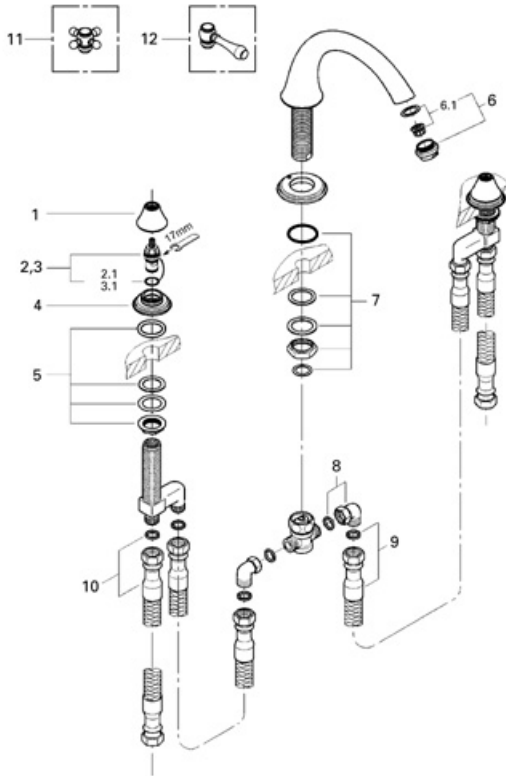

Exploded View

Parts Breakdown

Pos No.	Spare Part Description	Product No.	Pcs.
25 054			
1	G-s top flange rt & lav	45 907	1
2	90 degree carbodur cartridge	45 882	1
2.1	O-ring	03 924	1
3	90 degree carbodur cartridge	45 883	1
3.1	O-ring	03 924	1
4	Geneva lower flange rt & lav	45 906	1
5	Valve mounting kit	45 286	1
6	Flow control	13 934	1
6.1	Flow regulator set	45 029	1
7	Mounting set r/t spout	45 715	1
8	Elbow	12 418	1
9	Connection hose 23 5/8"	45 721	1
10	R/t hose valve to spout	45 720	1
Special Accessories			
11	Geneva cross handle each	45 776	1
12	Geneva lever handle each	45 790	1