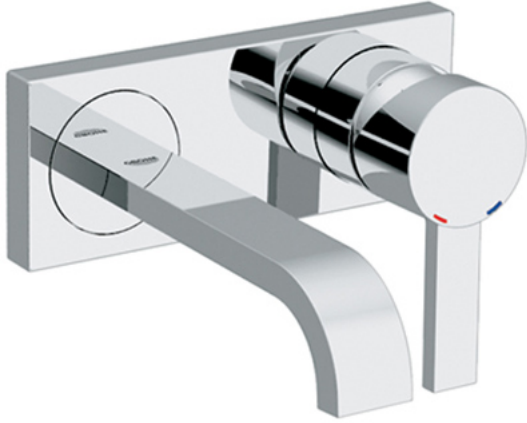

GROHE Allure 19 300

2-Hole Wall Mount Vessel Trim

Description

6 3/4" Spout
GROHE SilkMove® Ceramic Cartridge
Lever Handle

Flow Rate

N/A

Code Compliance

* ASME/ANSI A112.18.1M

Finish Options

19 300 000 Chrome