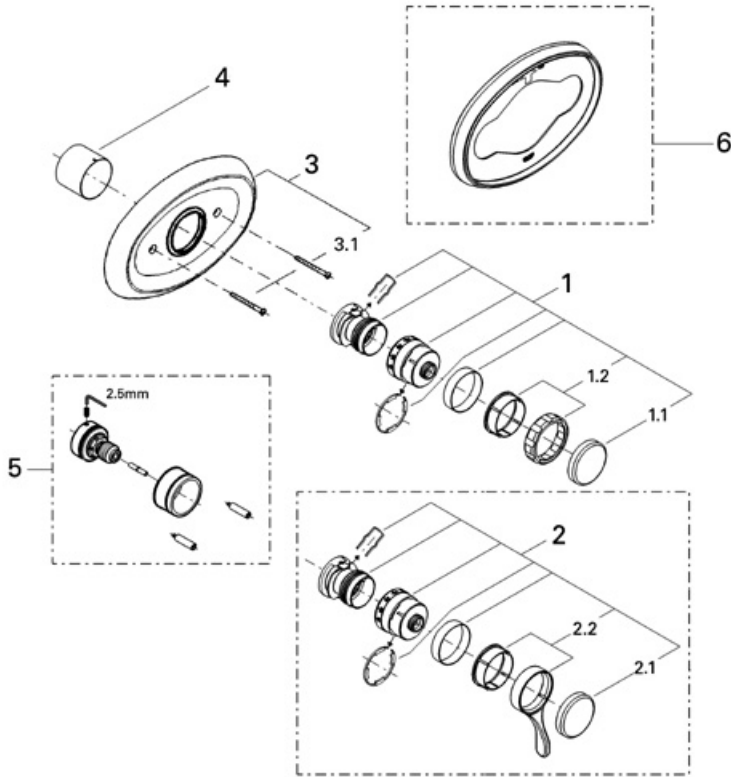

**Exploded View**

**Parts Breakdown**

Pos. No.	Spare part Description	Product No.	Pcs.
	<b>19419 / 19420</b>		
1	Thermostat grip handle	47427	1
1.1	Handle cap	47428	1
1.2	Handle ring	47429	1
2	Thermostat lever handle	47432	1
2.1	Handle cap	47428	1
2.2	Lever handle	47433	1
3	Escutcheon plate	47543	1
3.1	Escutcheon screws	02413	1
4	Sleeve	47430	1
	<b>Special accessories</b>		
5	Extension kit	47328	1
6	Compensating plate	47347	1