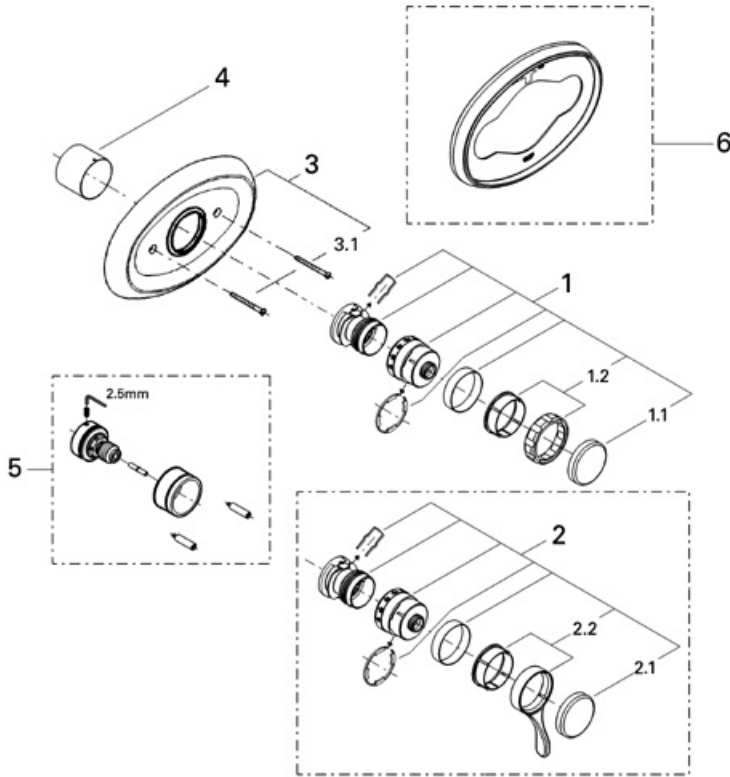

Exploded View

Parts Breakdown

Pos. No.	Spare part Description	Product No.	Pcs.
	19419 / 19420		
1	Thermostat grip handle	47427	1
1.1	Handle cap	47428	1
1.2	Handle ring	47429	1
2	Thermostat lever handle	47432	1
2.1	Handle cap	47428	1
2.2	Lever handle	47433	1
3	Escutcheon plate	47543	1
3.1	Escutcheon screws	02413	1
4	Sleeve	47430	1
	Special accessories		
5	Extension kit	47328	1
6	Compensating plate	47347	1