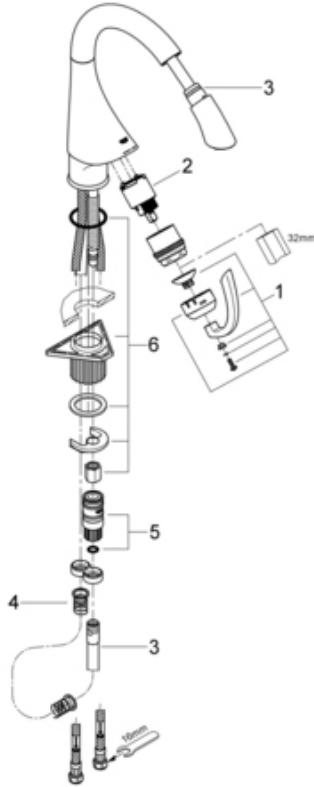

K4 32 074
Prep Sink Single Spray Pull-out

Exploded View

Parts Breakdown

Pos No.	Spare Part Description	Product No.	Pcs.
	32 074		
1	Lever assembly	46 572	1
2	Ceramic cartridge	46 374	1
3	Head and hose	46 574	1
4	Pressure spring	07 240	1
5	Quick coupling	46 315	1
6	Mounting kit	46 346	1
	Special Accessories		
	10" Euro escutcheon	07 552	1
	10" two hole Euro escutcheon	07 555	1