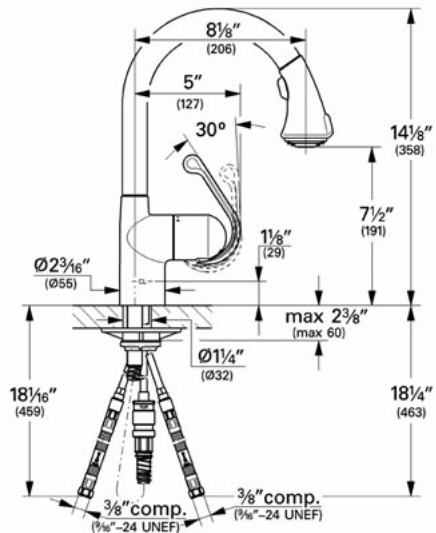

## High Profile Pull Out

### Description

Single-Handle kitchen pull-out  
 360° swivel spout  
 Convenient Dual Spray Trigger (hold and release)  
 on/off spray control  
 SpeedClean anti-lime system  
 Ceramic cartridge  
 59" extractable hose  
 8" spout reach  
 Quick installation system  
 Stainless steel braided flexible supplies  
 Integral check valves  
 Single hole installation

Installation note: For full handle movement when mounted in front of a wall or backsplash, this faucet must be installed with no less than 3 1/4" of clearance between the faucet and backsplash or wall, unless the faucet is installed with the handle facing forward (handle opposite the wall).

### Flow Rate

2.2 at 60 psi, 2.5 at 80 psi (9.5 lpm)