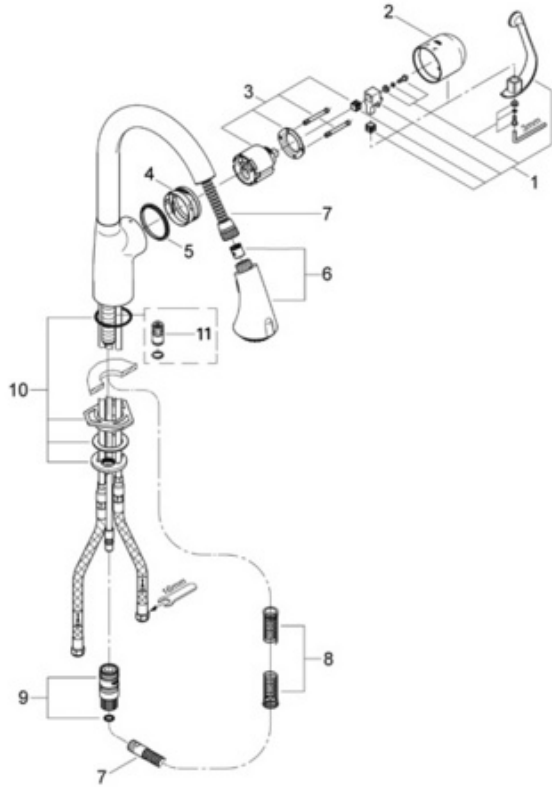

LadyLux Cafe 33 758
pull-out spray

Exploded View

Parts Breakdown

Pos No.	Spare Part Description	Product No.	Pcs.
33 758			
1	Lever handle	46 309	1
2	Cap	46 311	1
3	Ceramic cartridge	46 048	1
4	Guide ring	05 380	1
5	Slip ring	04 954	1
6	Hand held spray	46 175	1
7	Hose	46 174	1
8	Pressure spring	07 240	1
9	Quick coupling	46 315	1
10	Mounting kit	46 345	1
11	Vacuum breaker	46 137	1
<i>(for models prior to 2006)</i>			
Special Accessories			
	10" Euro escutcheon	07 552	1
	10" two hole Euro escutcheon	07 555	1