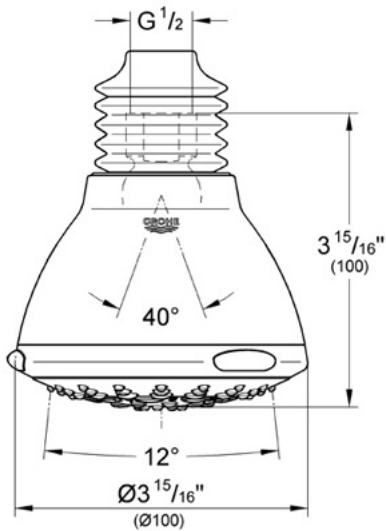

Movario 28 448

5 Shower Head

Description

5 spray patterns
Euro style with gray bellows
1/2" NP female threads
GROHE DreamSpray® Technology
SpeedClean anti-lime system
Can be used with standard shower arm

Spray patterns:
Normal spray
Rain spray
Jet spray
Massage spray
Champagne spray

Flow Rate

2.5 gpm at 80 psi (9.5 lpm)

Code Compliance

* ASME/ANSI A112.18.1M

Finish Options

28 448 OOO Chrome
28 448 ROO Infinity Polished Brass
28 448 AVO Infinity Satin Nickel
28 448 RRO Velour Chrome
28 448 BEO Sterling Infinity Finish
28 448 ENO Infinity Brushed Nickel
28 448 ZBO Oil Rubbed Bronze