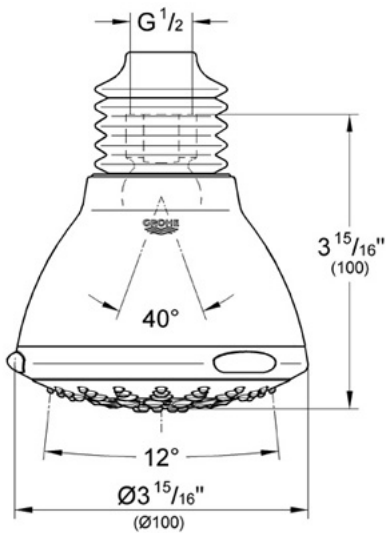

Movario 28 447

Champagne Shower Head

Description

-LIMITED AVAILABILITY-

4 spray patterns
Euro style with gray bellows
1/2" NPT female threads
GROHE DreamSpray® Technology
SpeedClean anti-lime system
Can be used with standard shower arm

Spray patterns:
Normal spray
Rain spray
Jet spray
Champagne spray

Flow Rate

2.5 gpm at 80 psi (9.5 lpm)

Code Compliance

* ASME/ANSI A112.18.1M

Finish Options

28 447 000 Chrome