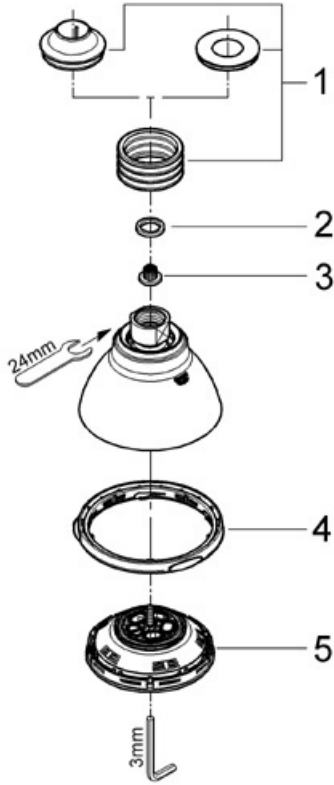

# Movario 28 447

## Champagne Shower Head

### Exploded View

### Parts Breakdown

Pos No.	Spare Part Description	Product No.	Pcs.
	<b>28 447</b>		
1	Bellows	45 199	1
2	Fiber washer for relaxa hose	01 389	1
3	Filter screen	06 768	1
4	Ring	45 932	1
5	Rose kit	45 929	1