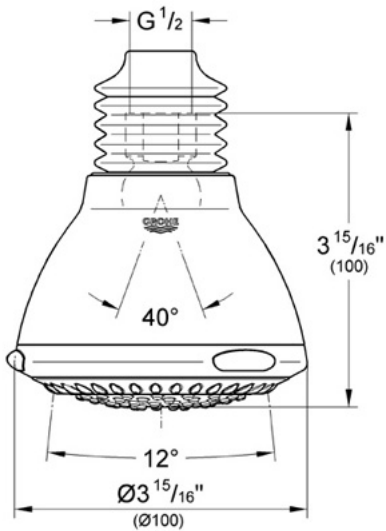

### Description

---

3 spray patterns  
Euro style with gray bellows  
1/2" NPT female threads  
GROHE DreamSpray® Technology  
SpeedClean anti-lime system  
Can be used with standard shower arm

Spray patterns:  
Normal spray  
Rain spray  
Jet spray

### Flow Rate

---

2.5 gpm at 80 psi (9.5 lpm)