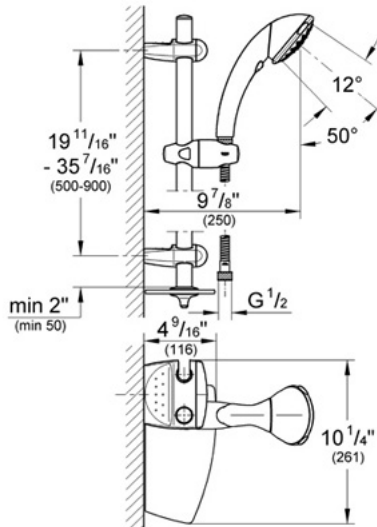

Movario 28 574

5 Shower System

Description

Movario 5 Hand Shower (28 444) with:
 8-position RotaHead® System to adjust spray angle and position
 RotaHead allows hand shower to function as a shower head or a body spray
 GROHE DreamSpray® Technology
 SpeedClean anti-lime system
 5 spray patterns --
 Normal spray
 Rain spray
 Jet spray
 Massage spray
 Champagne spray

36" adjustable height shower bar (28 398)
 59" hand shower hose (28 417)
 Universal tray (28 549)

Flow Rate

2.5 gpm at 80 psi (9.5 lpm)

Code Compliance

- * ASME/ANSI A112.18.1M
- * ADA Compliant

Finish Options