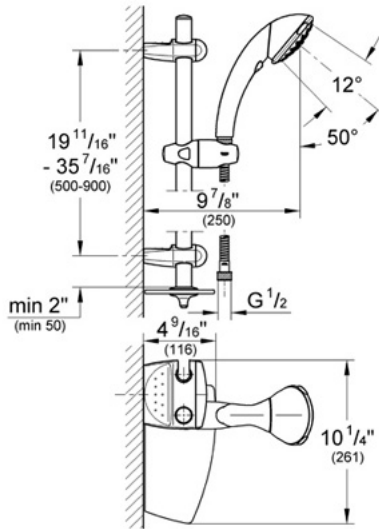

Movario 28 573

Champagne Shower System

Description

-LIMITED AVAILABILITY-

Movario Champagne Hand Shower (28 443) with:
 8-position RotaHead System to adjust spray angle and position
 RotaHead allows hand shower to function as a shower head or a body spray
 GROHE DreamSpray® Technology
 SpeedClean anti-lime system
 4 spray patterns --
 Normal spray
 Rain spray
 Jet spray
 Champagne spray

36" adjustable height shower bar (28 398)
 59" hand shower hose (28 417)
 Universal tray (28 549)

Flow Rate

2.5 gpm at 80 psi (9.5. lpm)

Code Compliance

- * ASME/ANSI A112.18.1M
- * ADA Compliant

Finish Options