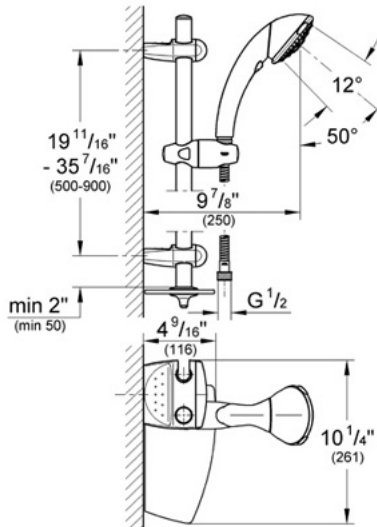

Movario 28 572

Massage Shower System

Description

-LIMITED AVAILABILITY-

Movario Massage Hand Shower (28 442) with:
8-position RotaHead System to adjust spray angle and position

RotaHead allows hand shower to function as a shower head or a body spray

GROHE DreamSpray® Technology

SpeedClean anti-lime system

4 spray patterns --

Normal spray

Rain spray

Jet spray

Massage spray

36" adjustable height shower bar (28 398)

59" hand shower hose (28 417)

Universal tray (28 549)

Flow Rate

2.5 gpm at 80 psi (9.5 lpm)

Code Compliance

* ASME/ANSI A112.18.1M

* ADA Compliant

Finish Options