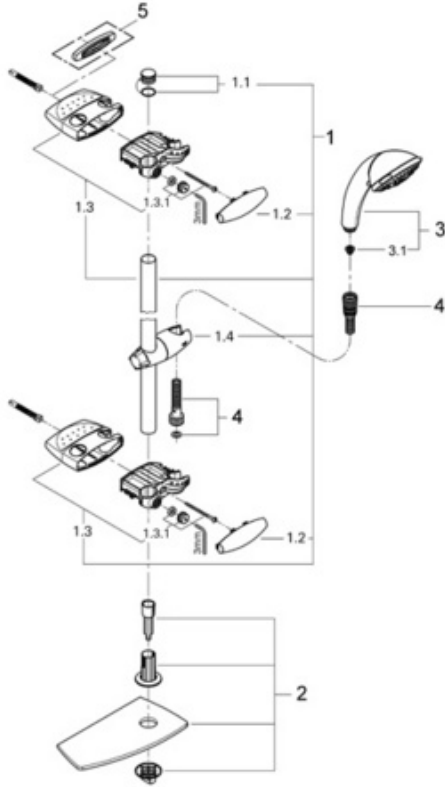

Movario 28 572

Massage Shower System

Exploded View

Parts Breakdown

Pos No.	Spare Part Description	Product No.	Pcs.
28 572			
1	36" shower bar	28 398	1
1.1	End caps	45 922	1
1.2	Bracket cover	11 482	1
1.3	Wall bracket	45 923	1
1.3.1	Adjusting nut	45 924	1
1.4	Hand shower holder	12 353	1
2	Tray	28 549	1
3	Hand shower	28 442	1
3.3	Filter screen	06 768	1
4	59" hose	28 417	1
Special Accessories			
5	Compensation disc	28 407	1