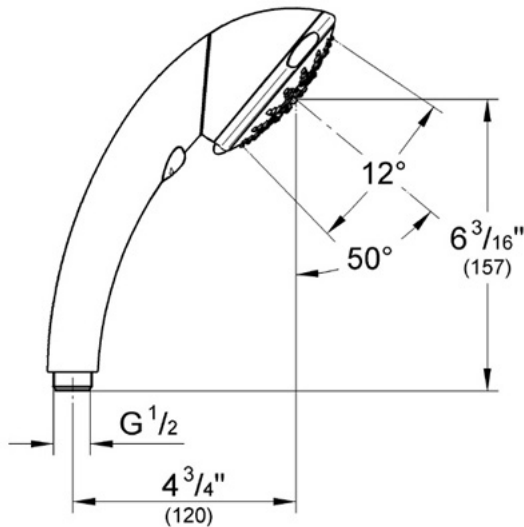

Movario 28 444

5 Hand Shower

Description

5 spray patterns
8-position RotaHead system to adjust spray angle and position of the spray face
RotaHead System allows hand shower to function as a shower head or a body spray
GROHE DreamSpray® Technology
SpeedClean anti-lime system
Multiple shell handle construction prevents heat transfer

Spray patterns:

Normal spray
Rain spray
Jet spray
Massage spray
Champagne spray

Flow Rate

2.5 gpm at 80 psi (9.5 lpm)

Code Compliance

* ASME/ANSI A112.18.1M

Finish Options

28 444 OOO Chrome
28 444 ROO Infinity Polished Brass
28 444 AVO Infinity Satin Nickel
28 444 RRO Velour Chrome
28 444 BEO Sterling Infinity Finish
28 444 ENO Infinity Brushed Nickel
28 444 ZBO Oil Rubbed Bronze