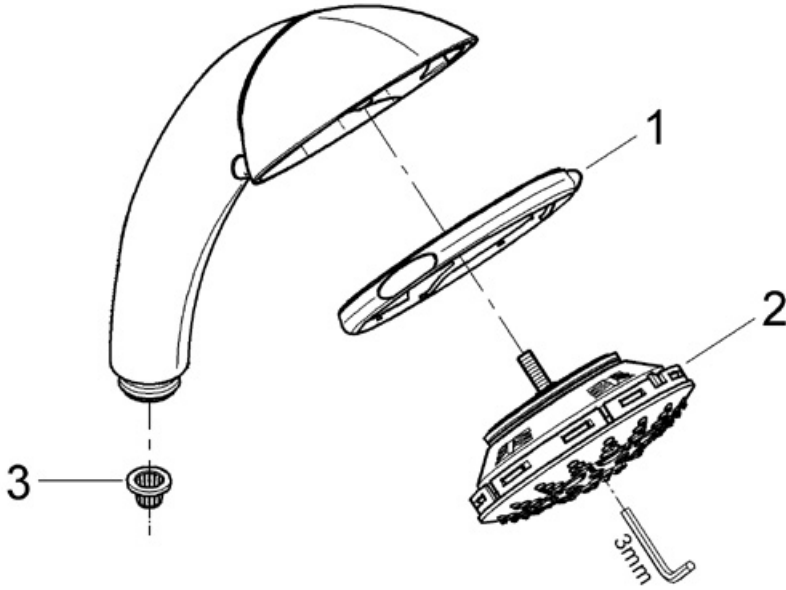

Exploded View

Parts Breakdown

Pos No.	Spare Part Description	Product No.	Pcs.
	28 444		
1	Ring	45 931	1
2	Rose kit	45 930	1
3	Filter screen	06 768	1