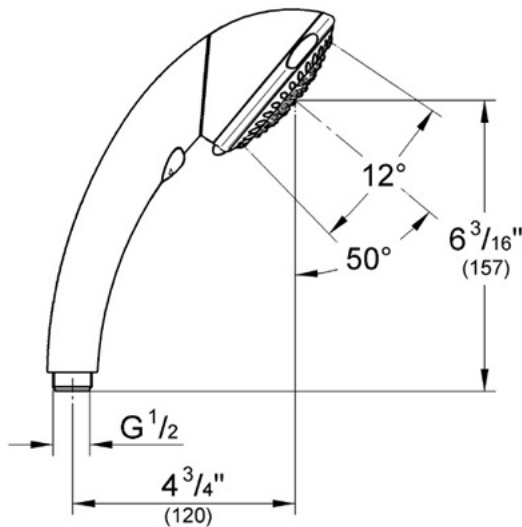

### Description

---

3 spray patterns  
8-position RotaHead system to adjust spray angle and position of the spray face  
RotaHead System allows hand shower to function as a shower head or a body spray  
GROHE DreamSpray® Technology  
SpeedClean anti-lime system  
Multiple shell handle construction prevents heat transfer

### Flow Rate

---

2.5 gpm @ 80 psi (9.5 lpm)