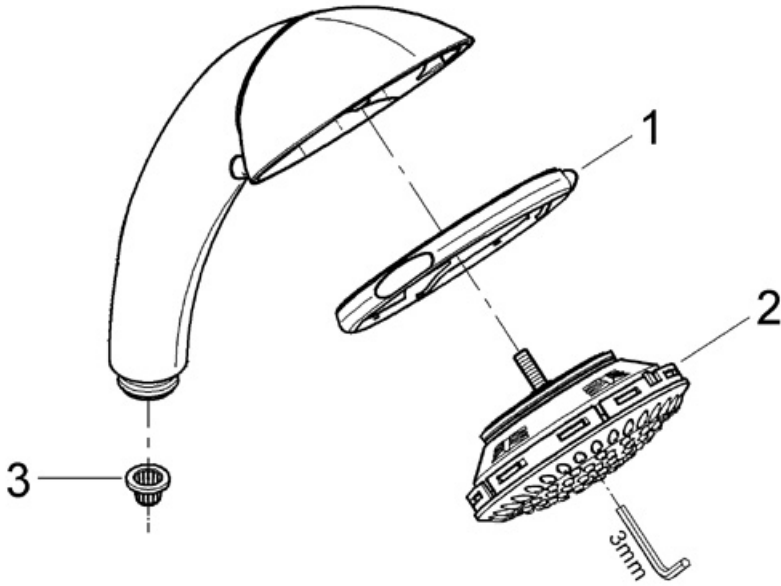

Exploded View

Parts Breakdown

Pos No.	Spare Part Description	Product No.	Pcs.
	28 441		
1	Ring	45 931	1
2	Rose kit	45 927	1
3	Filter screen	06 768	1