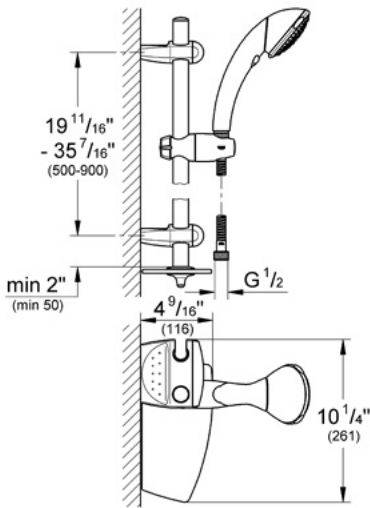

Movario 27 207 Shower Set Trio

Description

Movario Trio Hand Shower (28 441)
8-position RotaHead System to adjust spray angle and position
RotaHead System allows hand shower to function as a shower or a body spray
GROHE DreamSpray® Technology
Speedclean® Anti-Lime System
36" adjustable height shower bar (28 398)
59" shower hose (28 417)
Universal Tray (28 549)
Swivel hand shower holder
Spray Adjustable: Normal/Rain/Jet/Champagne

Flow Rate

2.5 GPM

Code Compliance

- * ASME/ANSI A112.18.1M
- * ADA Compliant

Finish Options

- 27 207 OOO Chrome
- 27 207 ENO Infinity Brushed Nickel