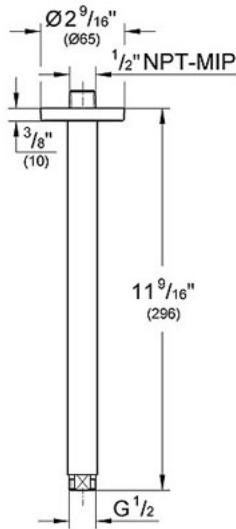

## 12" Ceiling Shower Arm

### Description

---

Ceiling mount  
1/2" NPT male threads

Can be used with any GROHE shower head.