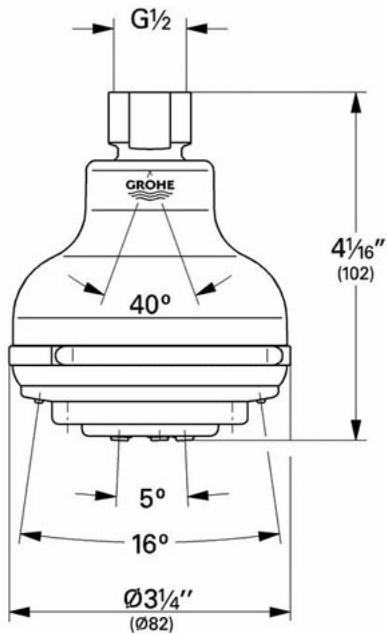

Relexa 28 275

Top 4 shower head

Description

Four spray patterns
GROHE DreamSpray® Technology
SpeedClean anti-lime system
1/2" NPT female thread
Can be used with standard shower arm
Spray adjustable: Wide spray/Needle jet /Champagne/Pulsator

Flow Rate

2.5 gpm at 80 psi (9.5 lpm)

Code Compliance

* ASME/ANSI A112.18.1M

Finish Options

28 275 OOO Chrome
28 275 ROO Infinity Polished Brass
28 275 AVO Infinity Satin Nickel
28 275 RRO Velour Chrome