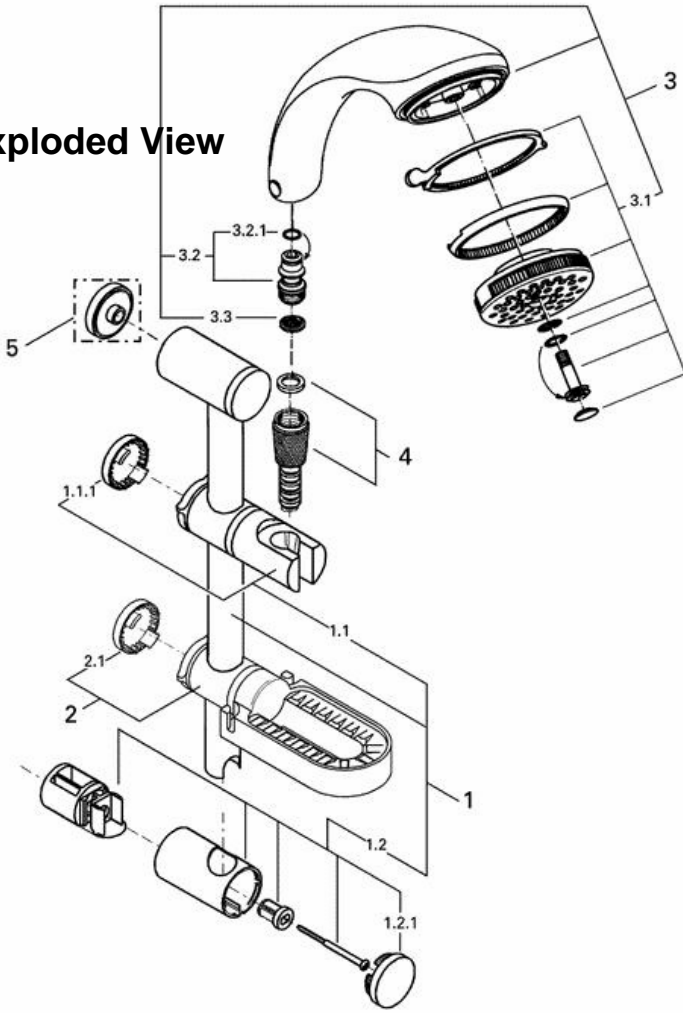

Relexa 28 644
Dual hand shower system

Exploded View

Parts Breakdown

Pos No.	Spare Part Description	Product No.	Pcs.
	28 644		
1	Shower bar	28 620	1
1.1	Hand shower holder	45 650	1
1.1.1	Wall bar cap	45 652	1
1.2	End bracket	45 651	1
1.2.1	Wall bar cap	45 652	1
2	Soap dish	28 631	1
2.1	Wall bar cap	45 652	1
3	Hand shower	28 173	1
3.1	Shower rose kit	45 655	1
3.2	Male coupling piece	28 637	1
3.2.1	O-ring	01 224	1
3.3	Filter screen	07 002	1
4	59" metal hose	28 105	1
	Special Accessories		
5	Wall bar spacer	45 459	1