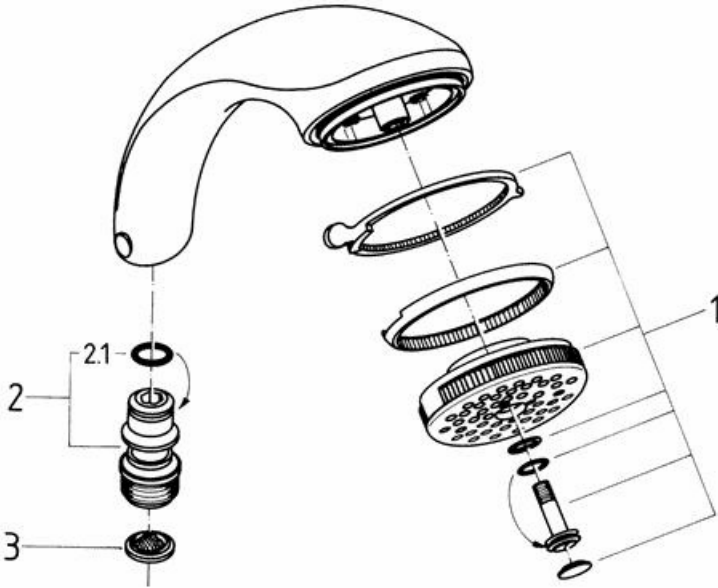

Exploded View

Parts Breakdown

Pos No.	Spare Part Description	Product No.	Pcs.
	28 173		
1	Shower rose kit	45 655	1
2	Male coupling piece	28 637	1
2.1	O-ring	01 224	1
3	Filter screen	07 002	1