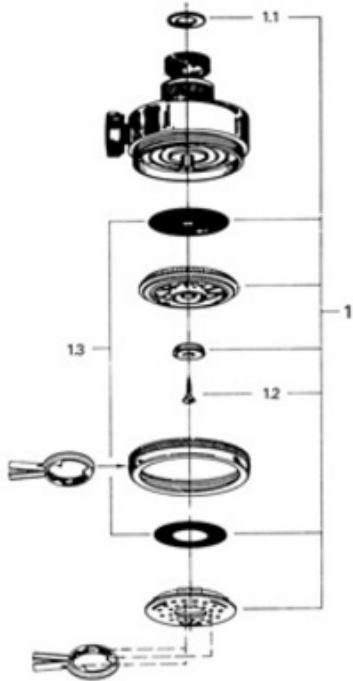

**Relaxa 28 206**  
**Deluxe Champagne shower head**

**Exploded View**

**Parts Breakdown**

Pos No.	Spare Part Description	Product No.	Pcs.
	<b>28 206</b>		
1	Repair kit for 28.063	45 108	1
1.1	Fiber washer for relaxa hose	01 389	1
1.2	Center screw	00 850	1
1.3	Repair kit for 28.063	45 107	1