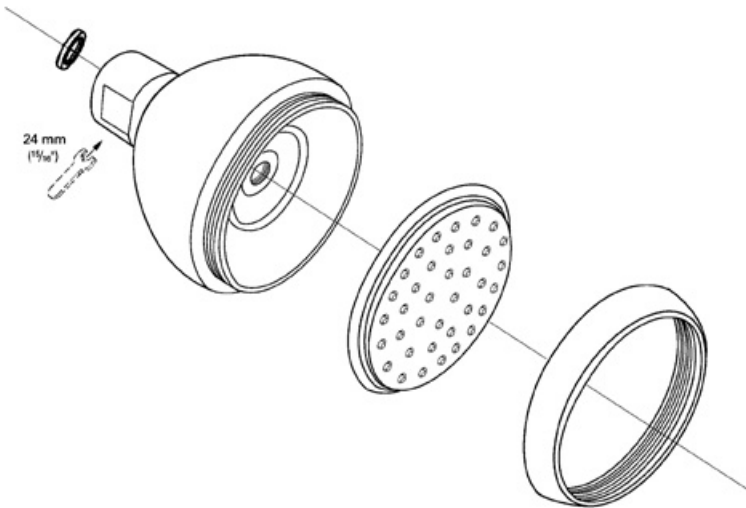

**Relexa 28 342**  
**Non-Adjustable Shower Head**

**Exploded View**

**Parts Breakdown**

Pos. No.	Spare part Description	Product No.	Pcs.
	<b>28 342</b>		
	No Spare Parts Available		