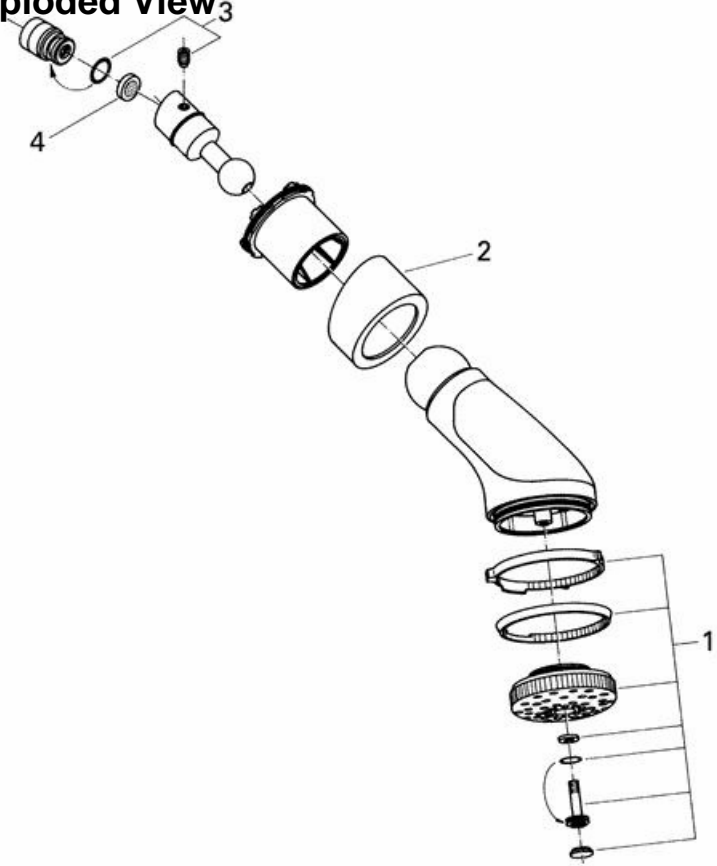

Relexa Plus 28 191
Dual spray shower head

Exploded View³

Parts Breakdown

Pos No.	Spare Part Description	Product No.	Pcs.
	28 191		
1	Shower rose kit	45 663	1
2	Chrome showerhead flange	45 664	1
3	Mounting screw/O-ring	45 665	1
4	Screen	04 922	1