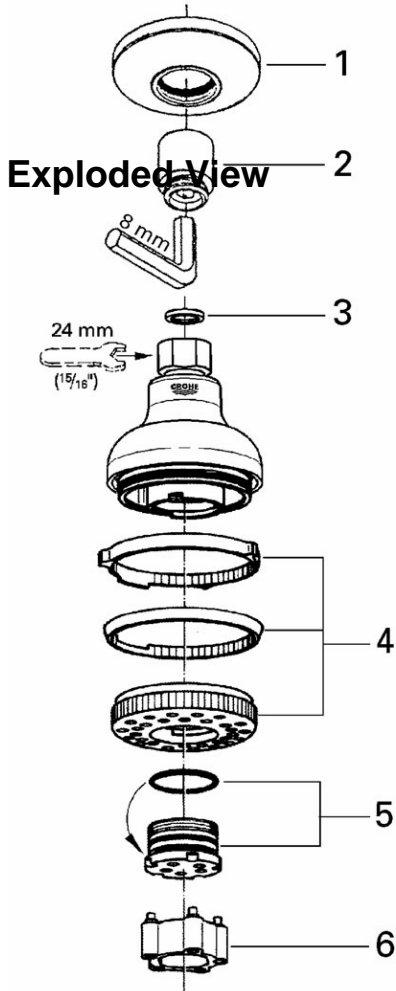

Relexa Plus 28 276
Pulsator body spray

Parts Breakdown

Pos No.	Spare Part Description	Product No.	Pcs.
	28 276		
1	Chrome flange	06 386	1
2	Nipple	00 833	1
3	Filter screen	07 002	1
4	Shower rose kit	45 668	1
5	Pulsator element	45 656	1
6	Relexa plus tool	45 654	1