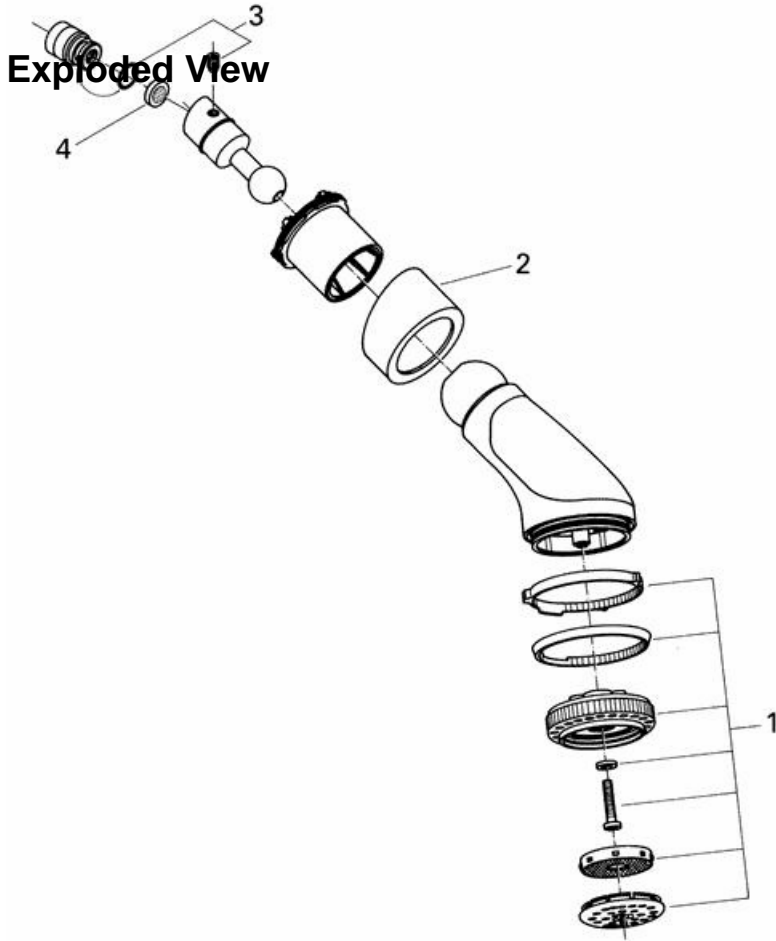

**Relexa Plus 28 193**  
**Champagne shower head**

**Parts Breakdown**

Pos No.	Spare Part Description	Product No.	Pcs.
	<b>28 193</b>		
1	Shower rose kit(28193)	45 667	1
2	Chrome showerhead flange	45 664	1
3	Mounting screw/O-ring	45 665	1
4	Screen	04 922	1