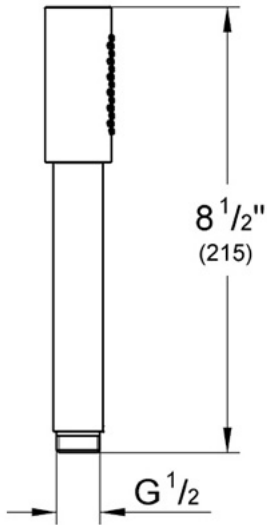

# Sena 28 341 Hand Shower

## Flow Rate

---

2.5 gpm at 80 psi