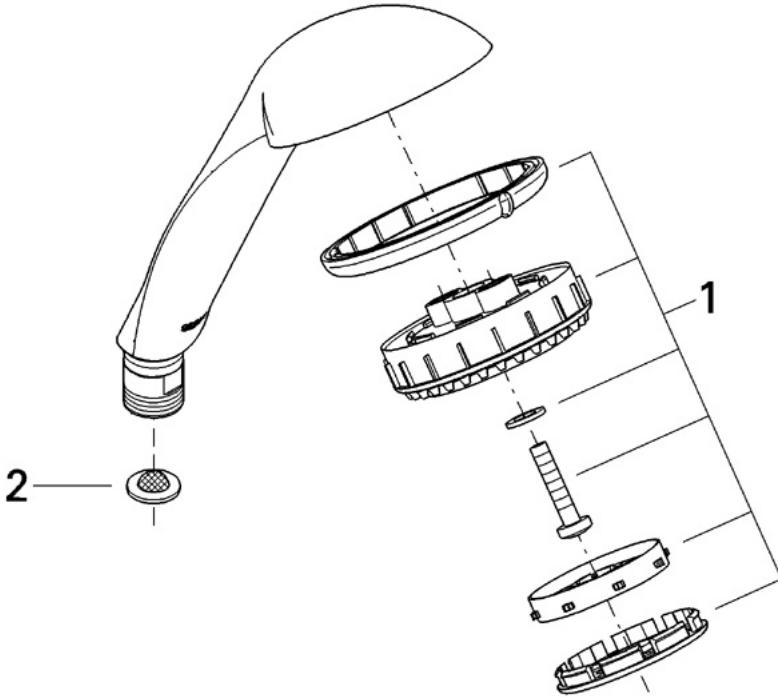

Exploded View

Parts Breakdown

Pos No.	Spare Part Description	Product No.	Pcs.
	28 167		
1	Rose kit	45 215	1
2	Filter screen	07 002	1