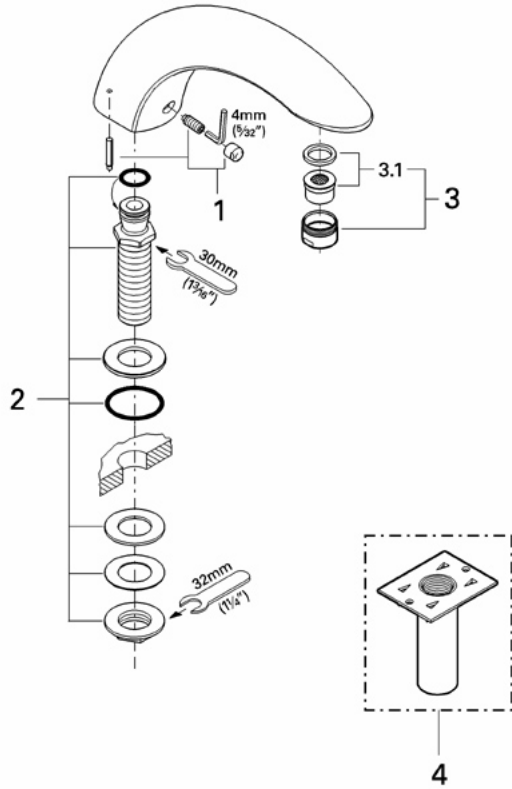

Talia 13 482
Deck mount tub spout

Exploded View

Parts Breakdown

Pos No.	Spare Part Description	Product No.	Pcs.
	13 482		
1	Spout connection set	45 682	1
2	Mounting shank	45 163	1
3	Flow regulator	13 927	1
	Special Accessories		
4	Extension kit	12 939	1