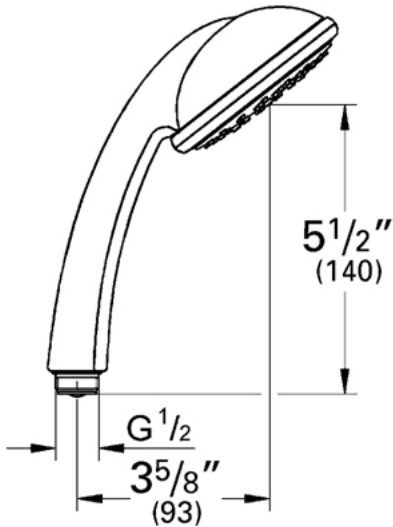

# Tempesta 28 421 Hand Shower

## Description

Three spray patterns: Rain, Massage, and Jet  
Wide spray face with silicon ring edge to prevent damage if dropped  
GROHE DreamSpray® Technology  
SpeedClean® anti-lime system  
"Cool Touch" Multiple-shell construction prevents heat transfer

## Flow Rate

2.5 gpm at 80 psi (9.5 lpm)