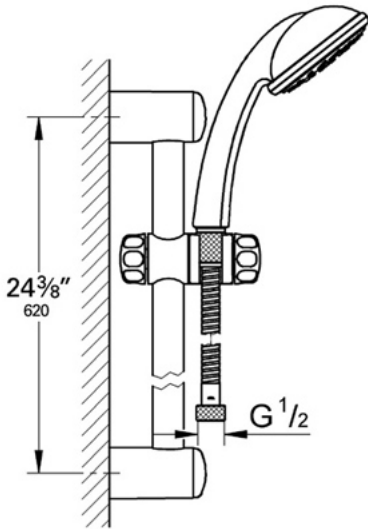

Tempesta 28 435

Trio hand shower system

Description

Includes: 24" shower bar (28 666)
Trio hand shower (28 421)
Shower hose (28 105)
GROHE DreamSpray® Technology
SpeedClean® Anti-Lime System

Flow Rate

2.5 gpm at 80 psi (9.5 lpm)

Code Compliance

- * ASME/ANSI A112.18.1M
- * ADA Compliant

Finish Options

- 28 435 OOO Chrome
- 28 435 ENO Infinity Brushed Nickel