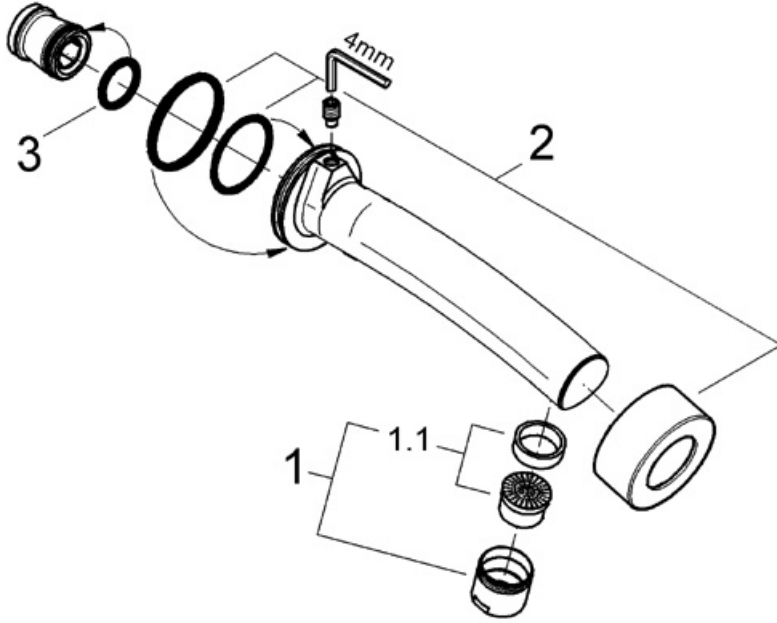

Tenso 13 144
Wall mount tub spout

Exploded View

Parts Breakdown

Pos No.	Spare Part Description	Product No.	Pcs.
	13 144		
1	Flow regulator	07 899	1
1.1	Filter insert	46 501	1
2	Escutcheon	46 507	1
3	O-ring	01 284	1