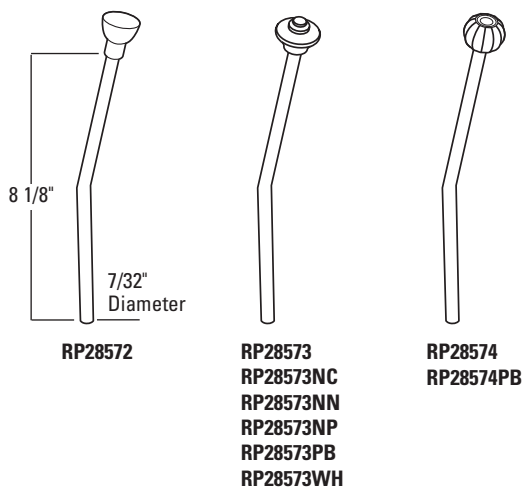

For Model/Modelo 540 Series