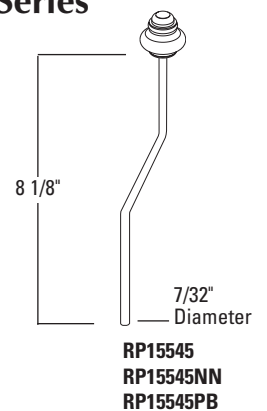

For Model/Modelo 547 Series

For Model/Modelo 2567 Series