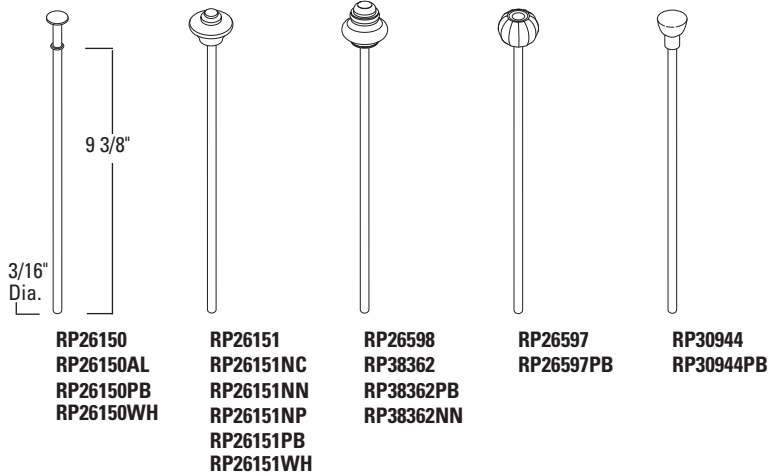

Lift Rods

Barra de Alzar

For Models/Modelos 2577, 2583, 3567, 4530 & 4577 Series