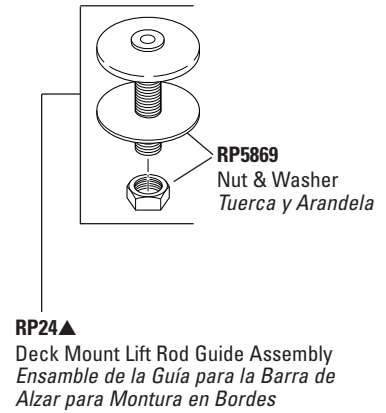

Lift Rods

Barra de Alzar

For Models/Modelos 2577, 2583, 3567, 4530 & 4577 Series