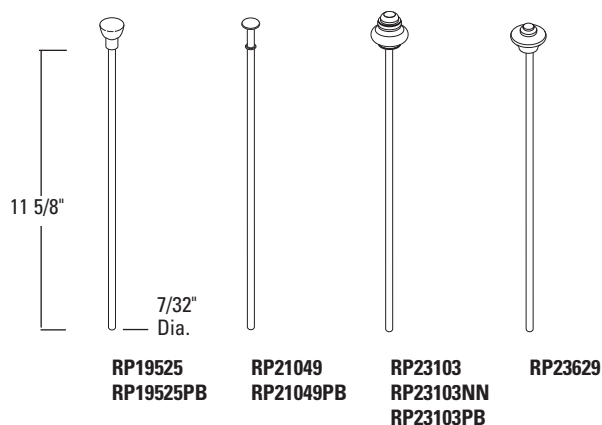

For Models/Modelos 3577, 3583 & 3584 Series