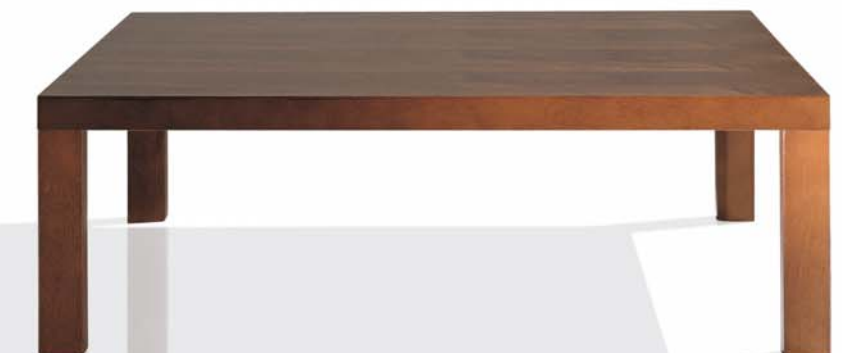

Sistema SP Estudio Andreu

Sistema SP is the most flexible tables collection of Andreu World America, formed by tops and legs. The table can be created using Sistema SP legs or table tops using one of

our central column bases (Aire, Mar, Central, Cross, Dado, Pisa Snack or Tinox). The tops are solid and are made in maple veneer and are available in three

different shapes: rectangular, round or square. The legs are made in solid beech and are available in three different shapes. All tops are also available in custom sizes.

 **Andreu World** America

Sistema SP Table tops collection 1.75 in. thick maple veneer on both sides. Standard sizes in square, round or rectangular shapes.

Sistema SP table legs collection include square and pointed solid maple legs in three different heights.

SB 7150 + BM 7165

SB 7147 + BM 7216

SB 7158 + BM 7217