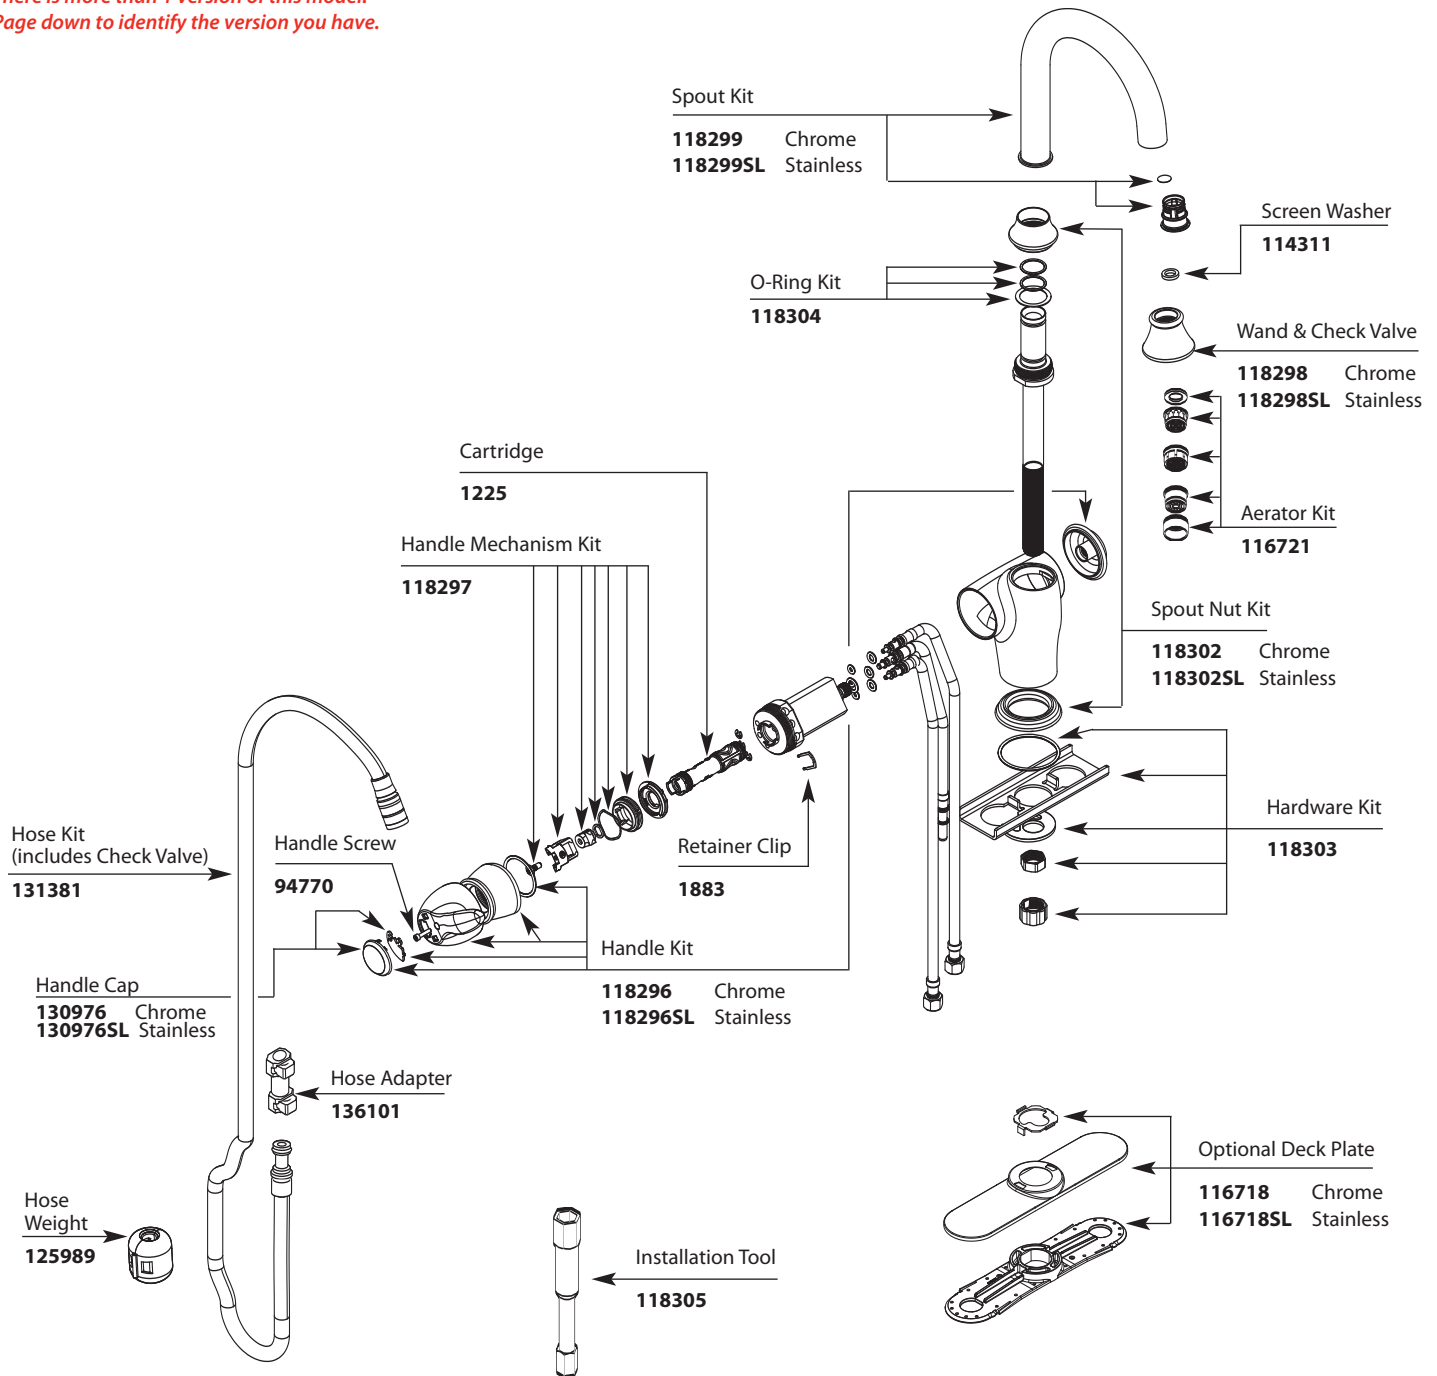

Woodmere™
Bar Faucet

Models: S628C Chrome
S628SL Stainless

Order by Part Number

*There is more than 1 version of this model.
Page down to identify the version you have.*

Woodmere™
Bar Faucet

Models: S628C Chrome
 S628SL Stainless

Order by Part Number

For models sold before 6/07.