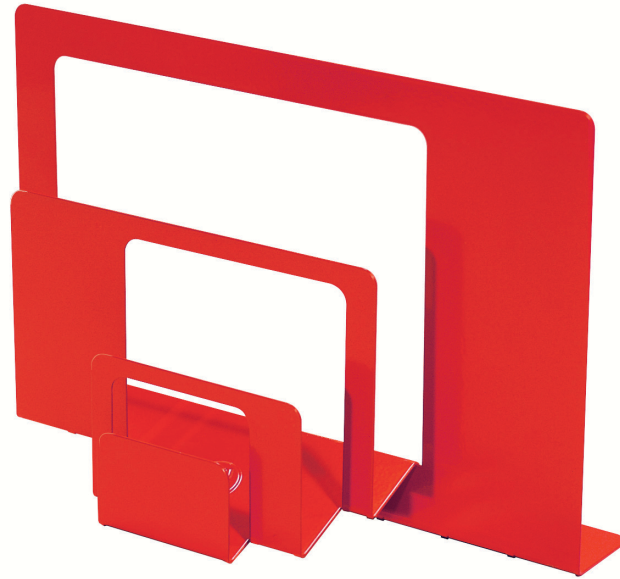

## 2D:3D LETTER HOLDER

If you can fold, you can be organized. From flat to fabulous in no time. Each piece is available in gun metal, fire engine red, and white. Think of it as functional origami without paper cuts.

| 2D:3D LETTER HOLDER |                 |      |
|---------------------|-----------------|------|
| 2D1-LTRHLD-GM       | GUN METAL       | \$25 |
| 2D1-LTRHLD-RD       | FIRE ENGINE RED | \$25 |
| 2D1-LTRHLD-WH       | WHITE           | \$25 |