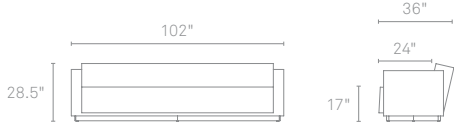

# BIG ANIMAL

Massive, primal shapes reveal a more sophisticated side in this thoughtfully proportioned sofa. A subtle stitch detail gives the seat a dash of old-school tufting, and a hint of brushed stainless steel floats it all off the floor. Available in chalk, dark roast, and guacamole.