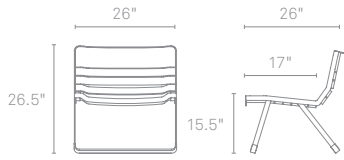

BLUR LOUNGE CHAIR

Springy wooden slats share the spotlight with a frame that has all the right angles. Choose from walnut veneer with a grey powder-coated frame, or graphite-on-oak finish with a dark and rich satin black frame.