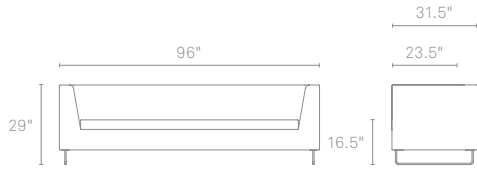

BONNIE SOFA

When Bonnie & Clyde get together, something is bound to happen. Don't let the inconspicuous colors fool you: a sleek sectional paired with a well-tailored sofa is always a killer combination. Each is available separately, of course, but together they can really work a room. Available in chalk, dark roast, and guacamole.