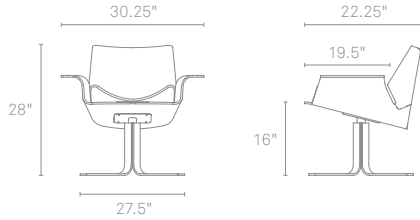

## BUTTERCUP CHAIR

With plywood bent for beauty and for comfort, the Buttercup Chair cradles you in swiveling recline. All come in rift-sawn white oak, graphite-on-oak, and walnut, with a brushed stainless steel base.

<b>BUTTERCUP CHAIR</b>		
BC1-CHRKIT-WO	<b>RIFT-SAWN WHITE OAK</b>	<b>\$799</b>
BC1-CHRKIT-GO	<b>GRAPHITE-ON-OAK</b>	<b>\$799</b>
BC1-CHRKIT-WL	<b>WALNUT</b>	<b>\$799</b>

RIFT-SAWN  
WHITE OAK

GRAPHITE-  
ON-OAK