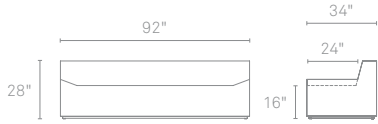

COUCHOID SOFA

- C01-SFSOFA-BR
- C01-SFSOFA-BL
- C01-SFSOFA-WH

- DARK BROWN**
- ROBIN'S EGG BLUE**
- WHITE**

- \$1799**
- \$1799**
- \$1799**

DARK BROWN

ROBIN'S EGG
BLUE

WHITE

To place an order, or find a Blu Dot retailer near you, visit www.bludot.com or contact us by phone at 612.782.1844 or by fax 612.782.1845. To inquire about trade discounts or becoming a Blu Dot retailer, please email sales@bludot.com or phone at 612.782.1844. For further product information and all other inquiries, please email service@bludot.com or call 612.782.1844.