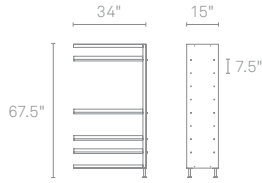

D2 ADD-ON UNIT

Pack rat? Minimalist? D2 shelving is for you, with endless configurations and multiple looks. Exterior panels of ash veneer pair with four powder-coated steel shelves in a single or multi-color combination of robin's egg blue, terra cotta, and risk-averse grey. Order one starter unit and add on as needed.