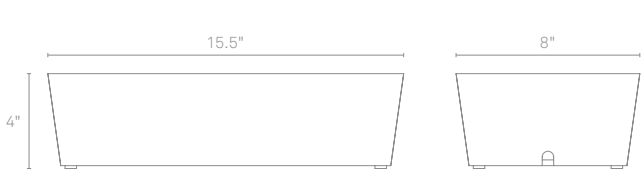

JUICE BOX

One outlet, four electronic thingamajigs to plug in, let the Juice Box help balance that equation. Mitered walnut box with felted wool removable top tames the tangle of cords, while concealing a power strip of your choosing.