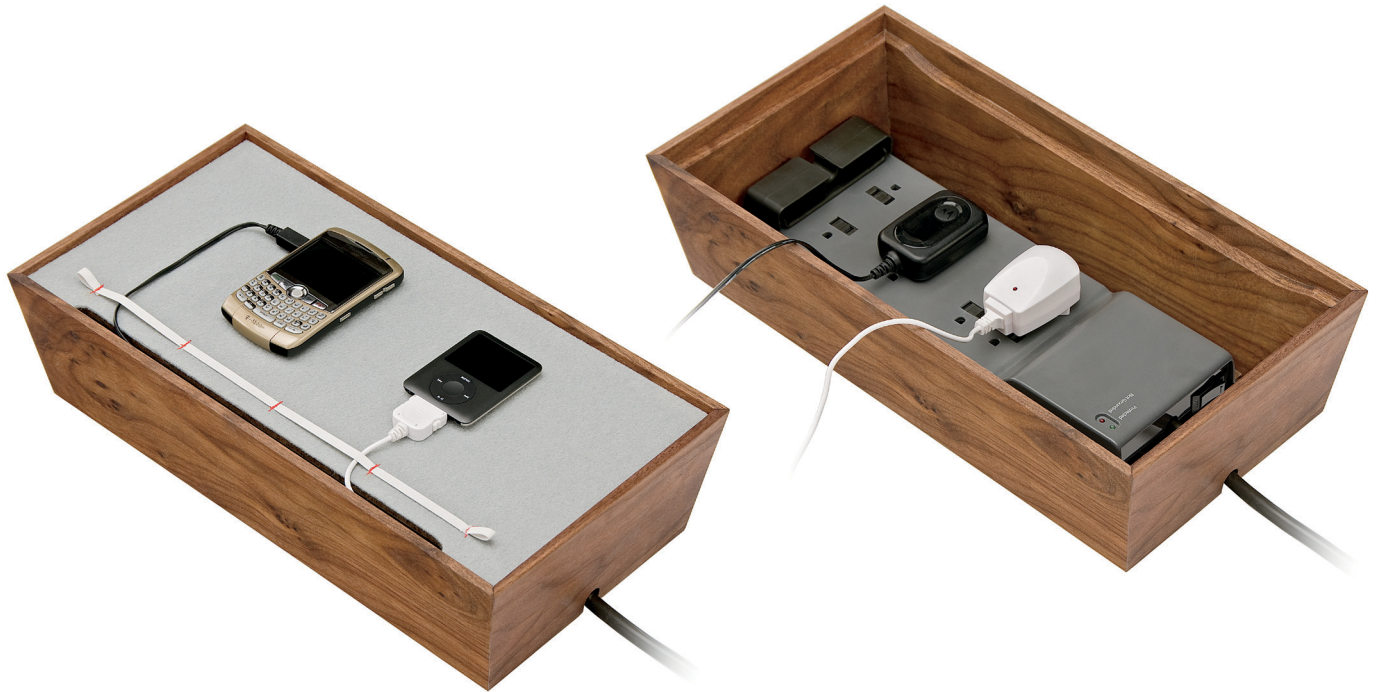

To place an order, or find a Blu Dot retailer near you, visit www.bludot.com or contact us by phone at 612.782.1844 or by fax 612.782.1845. To inquire about trade discounts or becoming a Blu Dot retailer, please email sales@bludot.com or phone at 612.782.1844. For further product information and all other inquiries, please email service@bludot.com or call 612.782.1844.