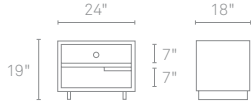

MODU-LICIOUS BEDSIDE TABLE		
MD1-BDTB00-MA	MAPLE	\$399
MD1-BDTB00-GO	GRAPHITE-ON-OAK	\$399
MD1-BDTB00-WL	WALNUT	\$449

MAPLE

GRAPHITE-ON-OAK

WALNUT

WHITE

GREY BLUE

FLW RED

IVORY